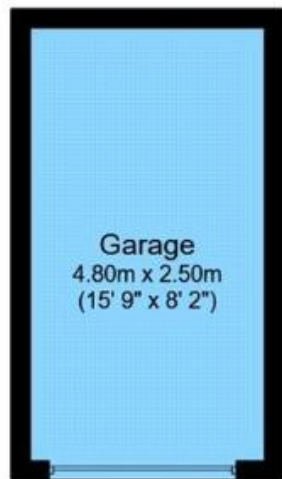

Ground Floor

First Floor

Garage

Total floor area 118.9 sq.m. (1,280 sq.ft.) approx

Abbotts